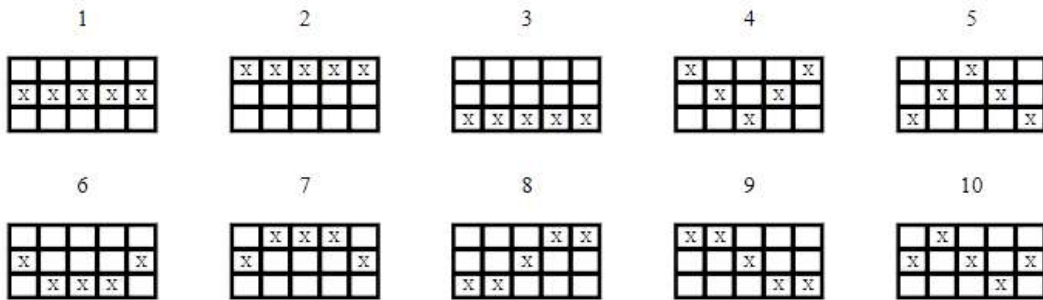

PAYLINES

From the far left to right