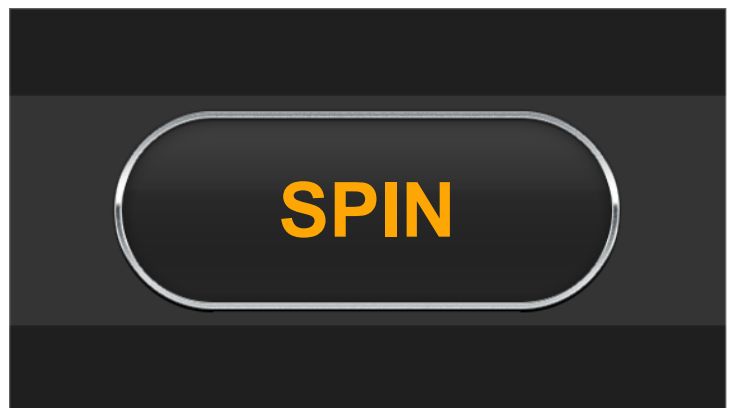

Determine your stake by clicking the *- and +* buttons. Then start the game by clicking the *Spin button*.

Only the highest gain per combination of symbols is paid.