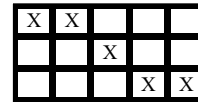

6

7

8

9

10

FREE SPINS

Get at least 3 **BONUS** symbols in the grid to trigger **10 free spins**. The creature hides under water and **transforms symbols into WILD symbols**. The combinations are then analysed taking into account the symbols that have been replaced. The free spins are played automatically.