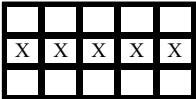

PAYLINES

From the far left to right

1