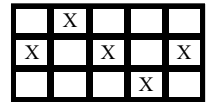

6

7

8

9

10

FREE SPINS

Get at least 3 **BONUS** symbols in the grid to trigger **10 free spins**. The creature hides under water and **transforms symbols into WILD symbols**. The combinations are then analysed taking into account the symbols that have been replaced. The free spins are played automatically.